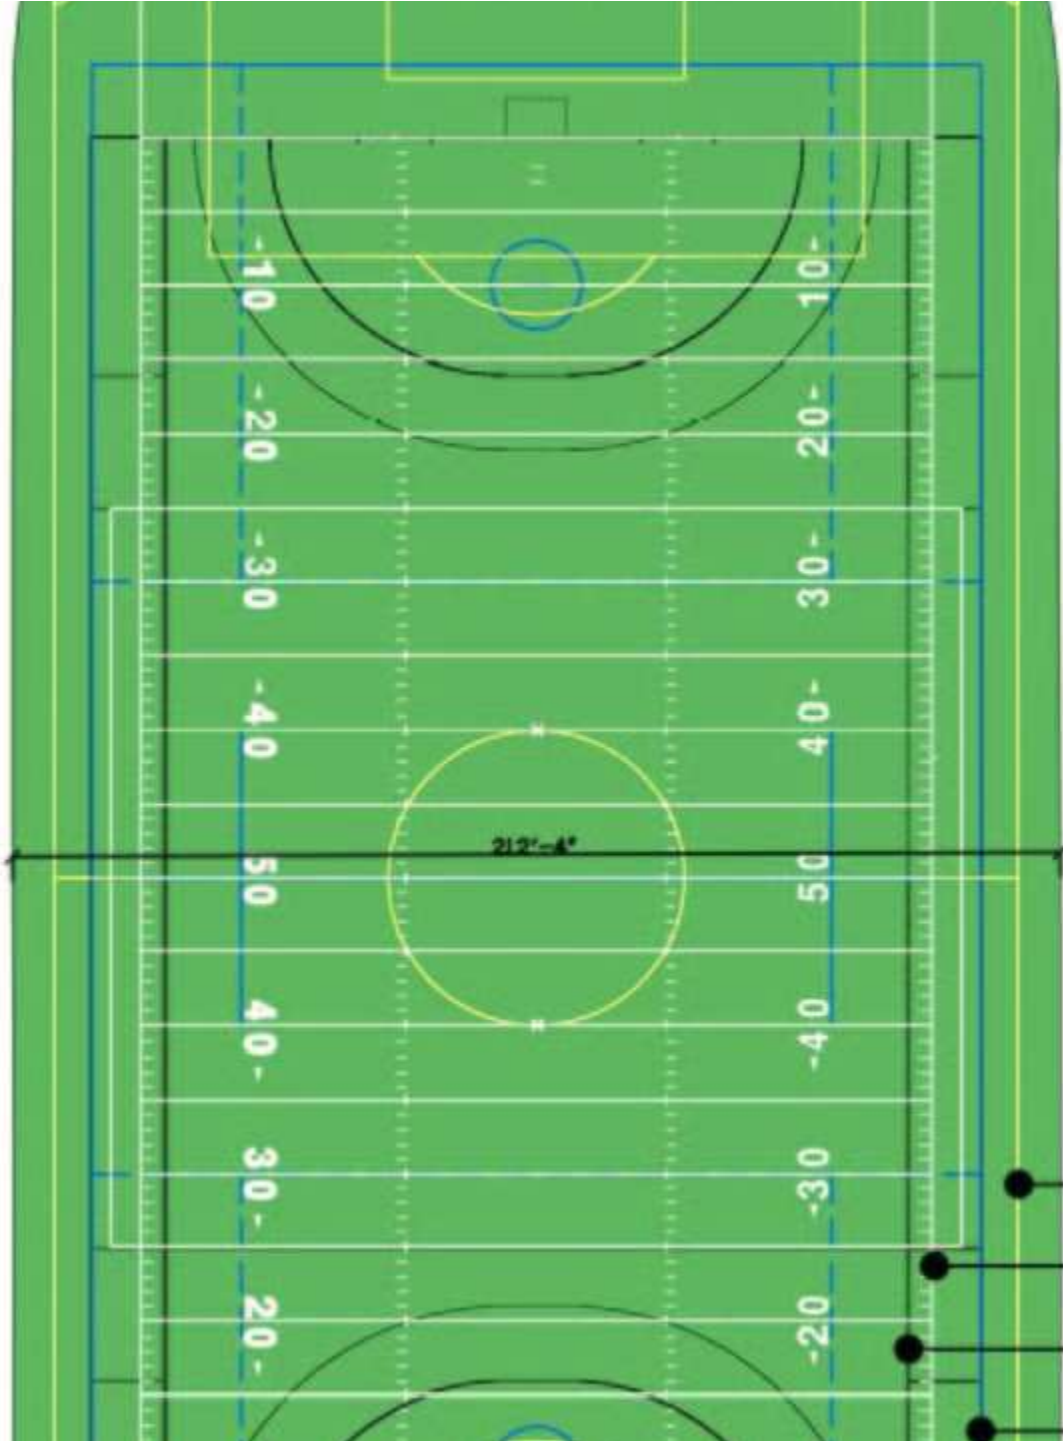

392'-0"

360X195' REGULATION SIZED SOCCER FIELD (YELLOW)

REGULATION FOOTBALL FIELD (WHITE)

REGULATION FIELD HOCKEY (BLACK)

REGULATION BOYS LACROSSE FIELD (BLUE)

EXIS

SURI